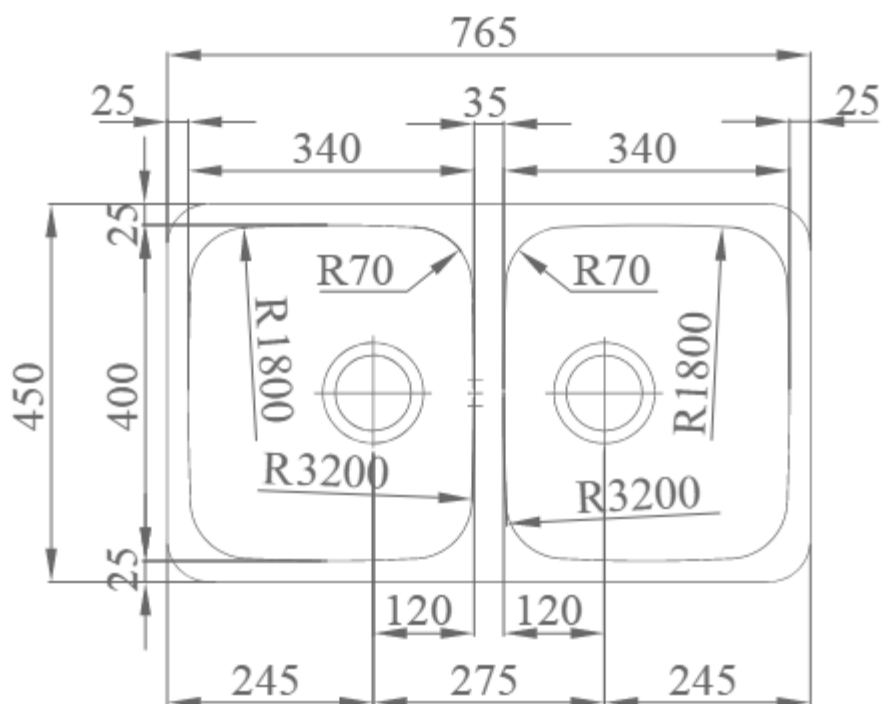

## FEATURES

- Undermounted sink
- Bowl Measure:  
340x400/340x400mm
- Depth: 200mm

meco international pty ltd.

[meco.com.au](http://meco.com.au)

for all sales & product inquiries email [sales@meco.com.au](mailto:sales@meco.com.au) or call (02) 9618 6999

\*all measurements are subject to accepted manufacturing tolerances. please check actual product dimensions prior to installation. meco international pty ltd reserves the right to change specifications at any time without giving prior notification.